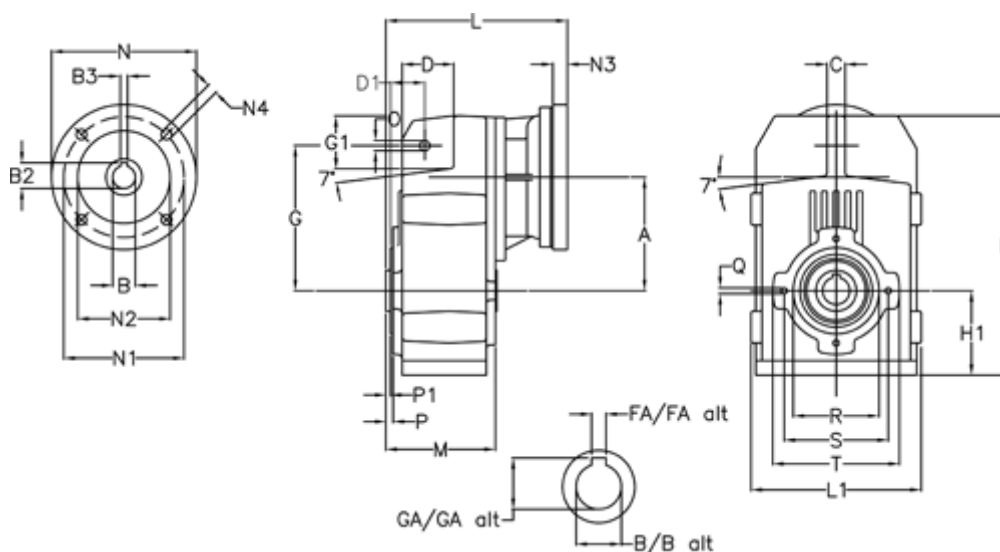

Article number: 29560203003230
 Description: Shaft mounted gear
 A252H35-30-P80B5

Measures

A = 128.75	FA = 10	M = 135.5	Q = M10x14
B = 35	G = 162	N = 200	R = 110
B1 = 19	G1 = 58.0	N1 = 165	S = 130
B2 = 21.8	GA = 38.3	N2 = 130	T = 150
B3 = 6	H = 290.5	N4 = M10x20	
C = 20	H1 = 93.5	O = 13	
D = 57.0	L = 232.5	P = 6.0	
D1 = 43.5	L1 = 188	P1 = 3.5	